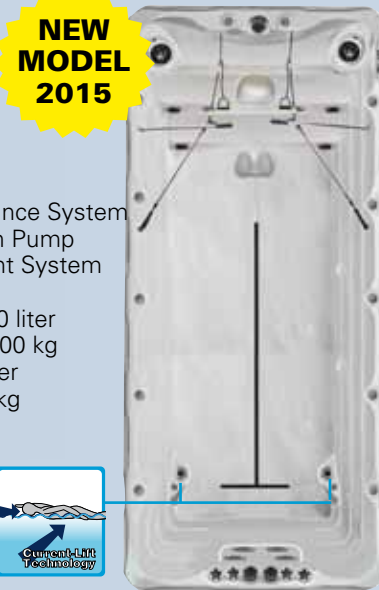

- Dimensions Standard: 400 x 228 x 126 cm
- Dimensions Deep: 400 x 228 x 152 cm
- Turbo Swimjets: 4
- Floor Swimjets: 2
- Synergy Water Maintenance System
- Energy Efficient Filtration Pump
- Starbrite Interior LED light System
- Hybrid Heating
- Capacity Standard: 7500 liter
- Dry Weight Standard: 1200 kg
- Capacity Deep: 9000 liter
- Dry Weight Deep: 1400 kg
- Current-Lift Technology

NEW MODEL 2015

Full specification page 31