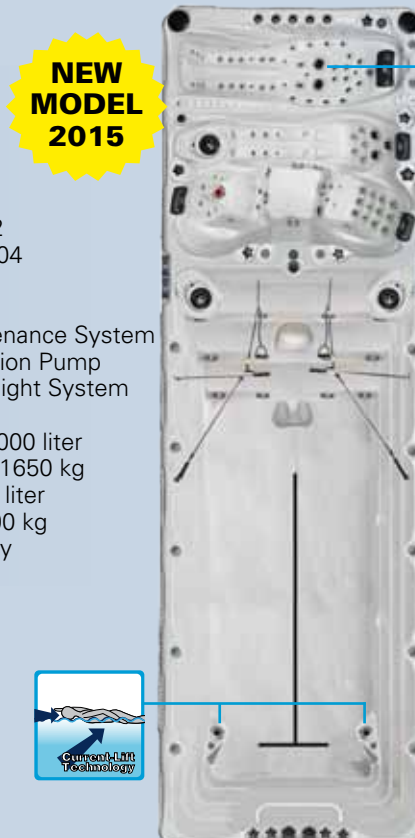

- Dimensions Standard: 540 x 228 x 128 cm
- Dimensions Deep: 540 x 228 x 152 cm
- Number of Seats: 2
- Number of loungers: 1
- Total Massage Jets: 60
- Turbo Swimjets: 4
- Floor Swimjets: 2
- Synergy Water Maintenance System
- Energy Efficient Filtration Pump
- Starbrite Interior LED light System
- Hybrid Heating
- Capacity Standard: 12000 liter
- Dry Weight Standard: 1550 kg
- Capacity Deep: 14000 liter
- Dry Weight Deep: 1700 kg
- Current-Lift Technology

NEW MODEL 2015

Full specification page 31

- Dimensions Standard: 720 x 228 x 128 cm
- Dimensions Deep: 720 x 228 x 152 cm
- Number of Seats: 2
- Number of loungers: 2
- Total Massage Jets: 104
- Turbo Swimjets: 4
- Floor Swimjets: 2
- Synergy Water Maintenance System
- Energy Efficient Filtration Pump
- Starbrite Interior LED light System
- Hybrid Heating
- Capacity Standard: 14000 liter
- Dry Weight Standard: 1650 kg
- Capacity Deep: 16000 liter
- Dry Weight Deep: 1800 kg
- Current-Lift Technology