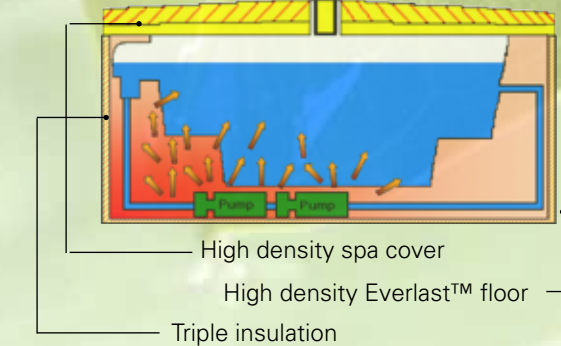

Passion Spas are designed to reduce energy consumption through a variety of innovative features. Hybrid Heating technology supplements the heat produced by the electric heater.

Specially designed massage pumps agitate the water molecules through friction, which generates heat, thereby easing energy consumption by the heater. Our programmable controls allow you to set the times when your spa will turn on and off, and the low-wattage filtration pump uses only a small amount of electricity to keep your water sparkling clean. Triple layer insulation, extra thick walk-on safety cover and Everlast™ floor support shroud your Passion Spa with one of the most effective heat containment designs available.

Triple Layer Insulation

Heat Lock System

Eco Energy System

- Dual source heating technology
- Low wattage filtration pump
- Programmable operation

PASSION SPAS PRECISION ENGINEERING

Design and construction that make Passion Spas the best in structural integrity.