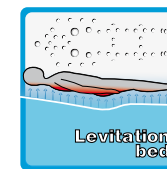

PASSION SPAS PHYSICAL THERAPY

Passion Spas offers the most innovative spa massage features ever developed

Physical Therapy. Each Passion Spa has a variety of massage features that will create the ultimate in hydrotherapy relief for you. Through years of experience and close cooperation with physiotherapists, we have designed a variety of massage experiences that are unique to Passion Spas.

Aqua Rolling Massage™

Our exclusive Aqua Rolling Massage pushes water up the back of the seat through specially designed recesses in the spa shell. The resulting agitation of the water creates a vigorous massage that works the muscles throughout your back.

Intense Therapy Zone™

The Intense Therapy Zone™ provides a concentrated, penetrating massage to the lower regions of your back. The intensity of the pressure can be adjusted. Only Passion Spas offers a therapy system for your lower back muscles that allows you to isolate specific areas with the intensity of massage you desire.

Levitation Bed™

The Levitation bed is the most innovative spa massage feature available. Experiencing this massage will give you a floating sensation because your body is completely enveloped in a soothing massage that can be adjusted for intensity and effect. You can lie either face down or face up, giving you a