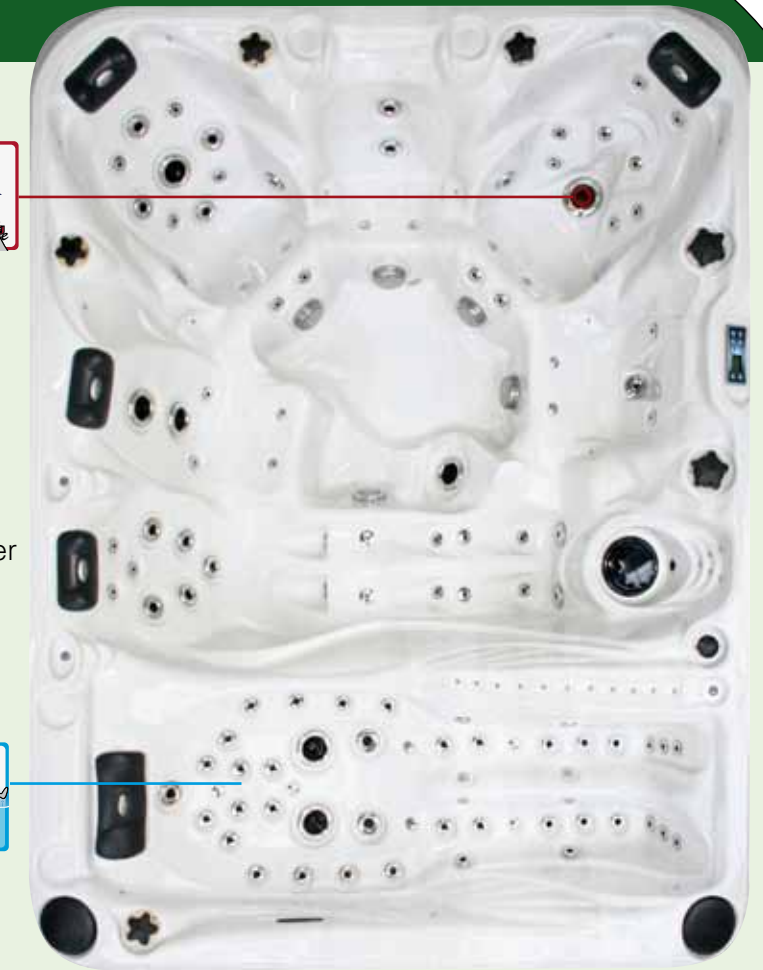

THE ECSTATIC

SIGNATURE COLLECTION

The most deluxe of all our Signature Collection, The Ecstatic is a seven person ultra deluxe therapeutic oasis that incorporates all of the standard features in the Signature Collection, and more. In addition to five bench seats of varying depths and a spacious lounge, the Ecstatic incorporates our exclusive Levitation Bed, the most innovative spa feature available that allows you to lay face up, or face down for the most relaxing spa massage you can imagine. The shallow Levitation Bed has multi level leg supports as well as a wide upper body cavity that allows you to find the position most comfortable for you to receive a full body massage. One entire side of your body is completely enveloped in a soothing massage that can be adjusted for intensity and effect.

The innovative Ecstatic incorporates multiple pumps, audio system, Aqua Rolling Massage, aromatherapy, UV and ozone sanitation, and as well as over 100 therapeutic massage jets. No other spa in the Passion Spa Collection or in the entire marketplace offers so many exciting and relaxing features as does the Ecstatic Spa, only from Passion Spas.

Full specification page 29