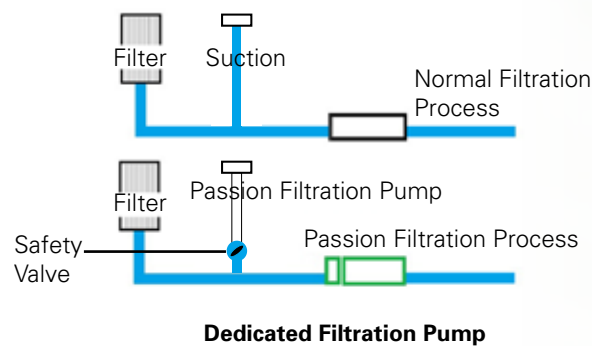

Waterfall Massage™

Imagine a continuous stream of cascading, warm water falling

gently on your neck and shoulders. This is the sensation you experience when enjoying the delightful effects of our innovative Waterfall Massage. When finished, you will exit the spa with your upper back and neck feeling totally and completely relaxed.

PASSION SPAS PERFECT WATER

Amazingly clear water due to our synergy water purification system.

Passion Spas are equipped with a multi-faceted water purification system that helps keep your water crystal clear and reduces the need for additional water sanitation and maintenance. The sole purpose of our dedicated filtration pump is to draw water through the spa filter, insuring that your spa water is constantly being filtered regardless of whether the massage pumps are operating. The water is sanitized by means of our highly effective Ozone System and, in our Signature and Exclusive Collections, further purified with our UV sanitation system. The combination of 100% filtration, ozone sanitation and UV purification creates our Synergy Water Maintenance System that creates the ultimate in clear water.