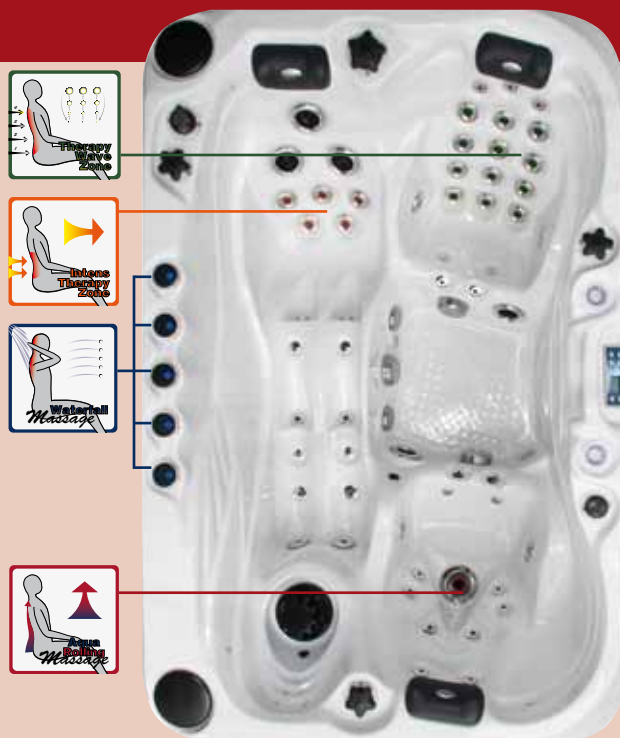

THE AMORE

EXCLUSIVE COLLECTION

Efficient use of space and exceptional variety of massage experiences define the Amore Spa. The offset bucket seats allow the users to face each other without having to share foot space, and the comfortable lounge seat allows even a tall person to recline in comfort. The Amore is equipped with a multitude of massage experiences, including our exclusive AquaRolling massage system that pampers and massages your body just like a real masseuse. Multiple types of massage, substantial jets, water fountains, audio system and our exclusive Synergy water purification system combine to make the Amore the most highly featured 3-person spa available.

- Dimensions: 230 x 155 x 91 cm
- Number of Seats: 2
- Number of Loungers: 1
- Total Massage Jets: 60
- Soft Air Massage System
- Synergy Water Maintenance System
- Energy Efficient Filtration Pump
- Starbrite Interior Led Light System
- Hybrid Heating
- Capacity: 875 L
- Dry Weight: 275 KG

Full specification page 30