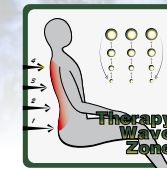

Aqua Rolling Massage™

Our exclusive Aqua Rolling Massage pushes water up the back of the seat through specially designed recesses in the spa shell. The resulting agitation of the water creates a vigorous massage that works the muscles throughout your back.

Intense Therapy Zone™

The Intense Therapy Zone™ provides a concentrated, penetrating massage to the lower regions of your back. The intensity of the pressure can be adjusted. Only Passion Spas offers a therapy system for your lower back muscles that allows you to isolate specific areas with the intensity of massage you desire.

Levitation Bed™

The Levitation bed is the most innovative spa massage feature available. Experiencing this massage will give you a floating sensation because your body is completely enveloped in a soothing massage that can be adjusted for intensity and effect. You can lie either face down or face up, giving you a

Therapy Wave Zone™

The Therapy Wave Zone is a massage that starts at the

lower back, and slowly works its way up from your lower back to your shoulders and neck. The sensation mimics a cushioned rolling pin running up and down your back, soothing your muscles as it works its way from your lower back to neck.