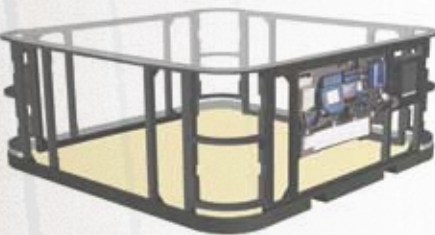

Durable Synthetic Support Structure

PASSION SPAS PRECISION ENGINEERING

Design and construction that make Passion Spas the best in structural integrity.

Passion Spas are designed to perform and built to last. Quality components and precise manufacturing combine to create one of the most fully featured and innovative spas available. Our acrylic shell is reinforced with vinyl-ester resin laminates that are applied by hand. The shell is supported by a durable synthetic support structure that will ensure that you can enjoy your spa for years to come. The entire base of the spa is enclosed with our Everlast synthetic floor support, providing integral seat supports and structural integrity. Passion Spas deliver superior design, quality components, and experienced craftsmanship in a spa that will provide you and your family with years of enjoyment.