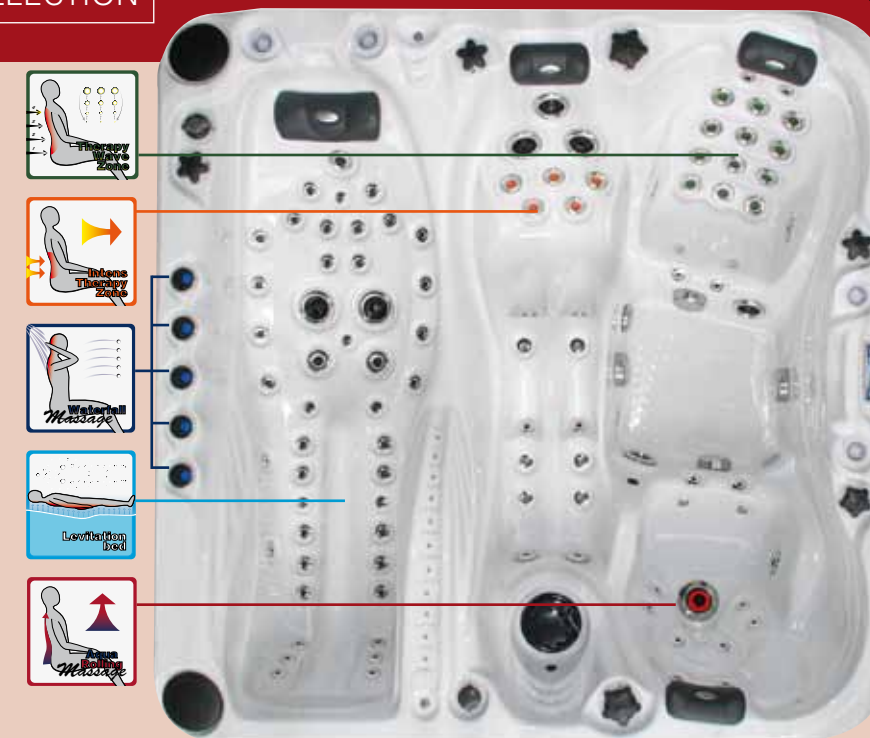

Full specification page 30