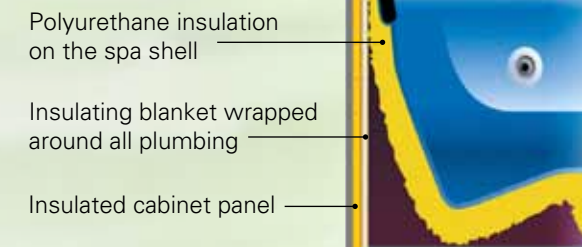

Triple Layer Insulation